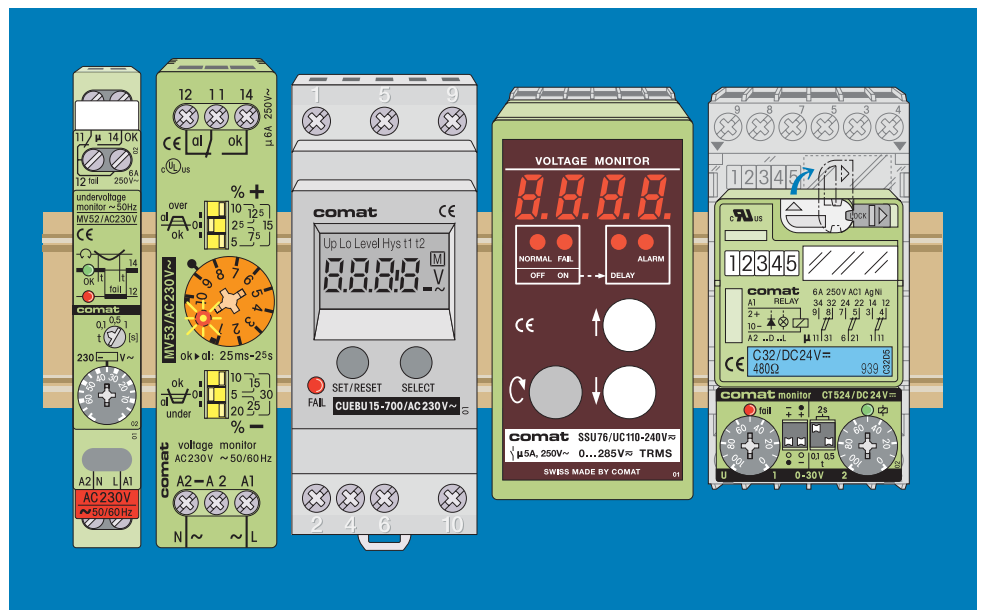

Monitoring Relays

Voltage Monitoring

Lloyd's; IEC 61810; EN 60974

Comat products comply with different international standards and are certified accordingly.